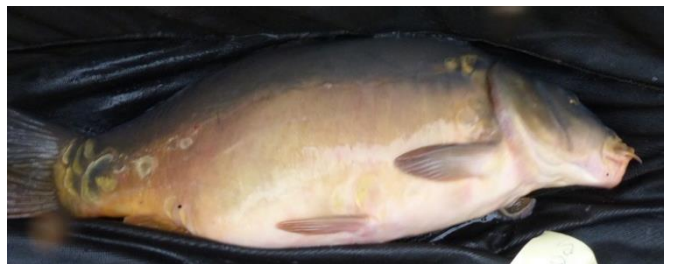

Silver End Front Pit
VS Fisheries C6 carp stocked 14th December 2019

21lb

21lb 8oz

21lb 12oz

22lb

23lb 8oz

24lb